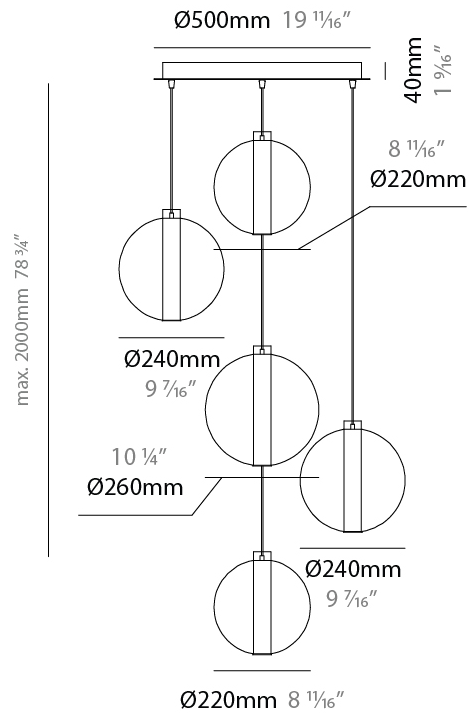

OSCURA MAX - 5 LIGHT CLUSTER SUSPENSION

D141228- : D141228-30K-CHR-STE

base number Color Temperature Finish Options Finish Options

1. To build a product code in our configurator select the specify button on the base model # product page
2. To build a manual product code on this datasheet choose from the options listed below in blue font and add the suffix to the base model #

GENERAL

Series: Oscura Max
Subseries: Oscura Max - 5 Light Cluster
Brand: Cangini & Tucci
Division: Design
Mounting Type: Suspension
Mounting Location: Ceiling
Subcategory: Pendant

PHYSICAL

Shape: Round
Diameter (mm): 560
Diameter (in): 22 1/16
Height (mm): 560
Height (in): 22 1/16
Max. Overall Height (mm): 2560
Max. Overall Height (in): 100 13/16
Light Distribution: Omnidirectional
Weight (kg): 8.555
Weight (lbs): 18.86
Accent Finish: PSS
Fixture Material: Glass / Metal
Cable Details: 2,000mm Transparent cable

ELECTRICAL

Lamp Type: LED (Zhaga Standard)
Input Wattage (W): 39
Total Output Wattage (W): 30
Dimming: Non-Dimmable
Driver Included: Yes
Driver Location: Integrated
Input Voltage (V): 120 - 277
Constant Current (MA): 500mA
Upon Request: Non-Dimming / Phase Dimming (120Vac only) / 0-10V Dimming

LED

Number of LEDs: 5
Color Temperature (°K): 3000
Max. Delivered Lumen (lm): 4330
CRI: >90 CRI

OPTICAL

RATINGS AND CERTIFICATIONS

Certified By: Certified for North American Standards
IP rating: IP20