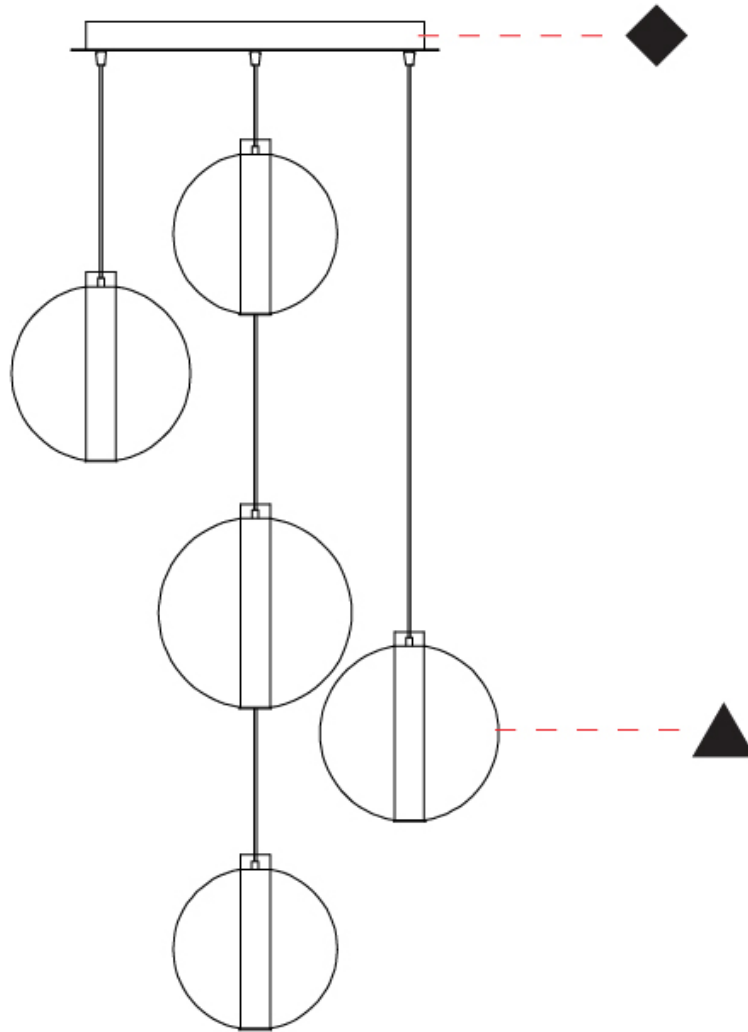

OSCURA MAX - 5 LIGHT CLUSTER SUSPENSION

D141228- : D141228-30K-CHR-TRA

PROJECT	_____
TYPE	_____
SPECIFIER	_____
QUANTITY	_____
DATE	_____

D