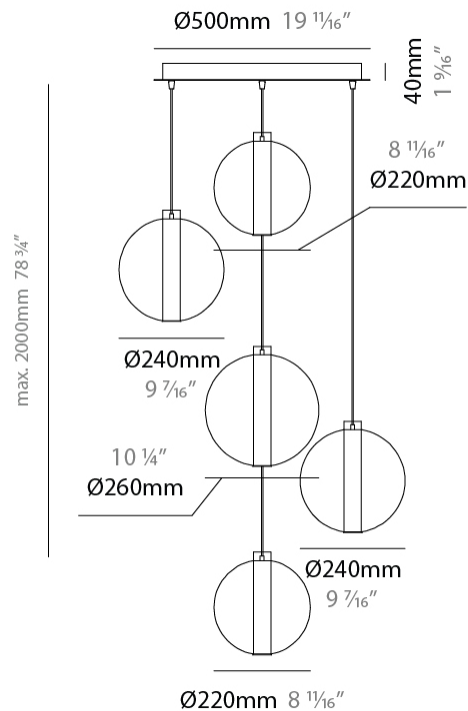

1. To build a product code in our configurator select the specify button on the base model # product page
2. To build a manual product code on this datasheet choose from the options listed below in blue font and add the suffix to the base model #

GENERAL

Series: Oscura Max
Subseries: Oscura Max - 5 Light Cluster
Brand: Cangini & Tucci
Division: Design
Mounting Type: Suspension
Mounting Location: Ceiling
Subcategory: Pendant

PHYSICAL

Shape: Round
Diameter (mm): 560
Diameter (in): 22 1/16
Height (mm): 560
Height (in): 22 1/16
Max. Overall Height (mm): 2560
Max. Overall Height (in): 100 13/16
Light Distribution: Omnidirectional
Weight (kg): 8.555
Weight (lbs): 18.86
Fixture Finish: [AMB / BLK / BRZ / GLD / GRN / PNK / RGD / RUB / SKB / SMK / STE / TOB / TRA](#)
Holder Finish: CHR / WHI / BLK / BCR
Accent Finish: PSS
Fixture Material: Glass / Metal
Cable Details: 2,000mm Transparent cable

ELECTRICAL

Number of Lamps: 5
Lamp Type: LED (Zhaga Standard)
Input Wattage (W): 39
Total Output Wattage (W): 30
Dimming: Non-Dimmable
Driver Included: Yes
Driver Location: Integrated
Input Voltage (V): 120 - 277
Constant Current (MA): 500mA
Upon Request: Non-Dimming / Phase Dimming (120Vac only) / 0-10V Dimming

LED

Number of LEDs: 5
Color Temperature (°K): [2700 / 3000](#)
Max. Delivered Lumen (lm): 4330
CRI: >90 CRI

OPTICAL

RATINGS AND CERTIFICATIONS

Certified By: Certified for North American Standards
IP rating: IP20