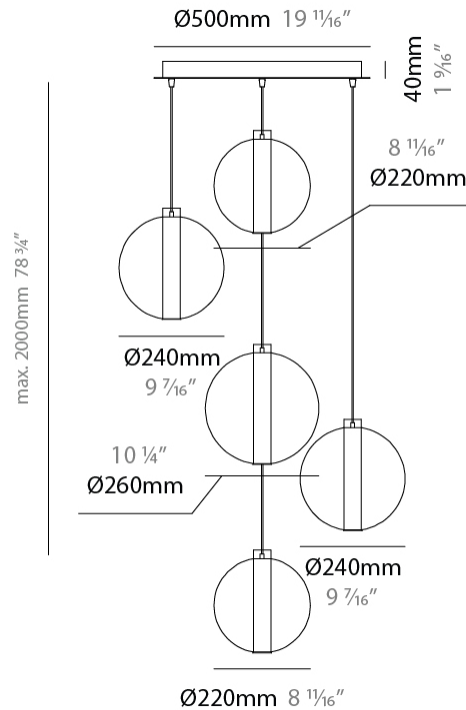

D141228-30K-MBK-AMB-BRZ-RUB-SKB-SMK

base number _____ Color _____ Finish _____ Finish _____
Temperature Options Options

1. To build a product code in our configurator select the specify button on the base model # product page
2. To build a manual product code on this datasheet choose from the options listed below in blue font and add the suffix to the base model #

GENERAL

Series: Oscura Max
Subseries: Oscura Max - 5 Light Cluster
Brand: Cangini & Tucci
Division: Design
Mounting Type: Suspension
Mounting Location: Ceiling
Subcategory: Pendant

PHYSICAL

Shape: Round
Diameter (mm): 560
Diameter (in): 22 ⁷/₁₆
Height (mm): 560
Height (in): 22 ⁷/₁₆
Max. Overall Height (mm): 2560
Max. Overall Height (in): 100 ¹³/₁₆
Light Distribution: Omnidirectional
Weight (kg): 8.555
Weight (lbs): 18.86
Accent Finish: PSS
Fixture Material: Glass / Metal
Cable Details: 2,000mm Transparent cable

ELECTRICAL

Lamp Type: LED (Zhaga Standard)
Input Wattage (W): 39
Total Output Wattage (W): 30
Dimming: Non-Dimmable
Driver Included: Yes
Driver Location: Integrated
Input Voltage (V): 120 - 277
Constant Current (MA): 500mA
Upon Request: Non-Dimming / Phase Dimming (120Vac only) / 0-10V Dimming

LED

Number of LEDs: 5
Color Temperature (°K): 3000
Max. Delivered Lumen (lm): 4330
CRI: >90 CRI

OPTICAL

RATINGS AND CERTIFICATIONS

Certified By: Certified for North American Standards
IP rating: IP20